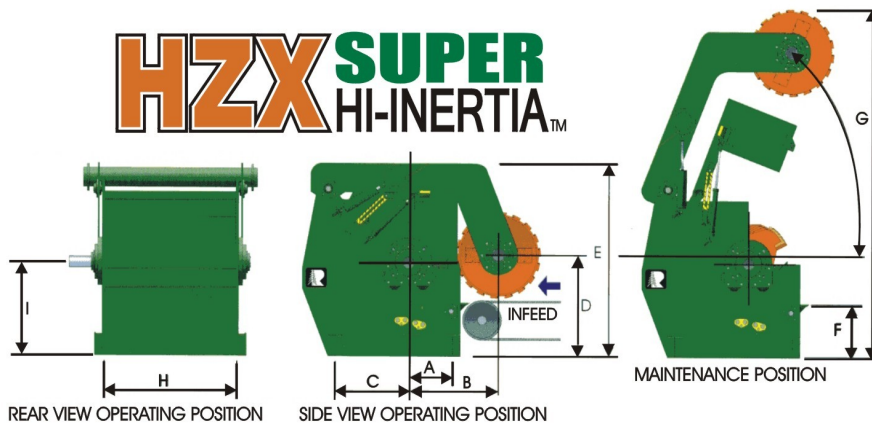

★ Retrofit your existing ★  
**KIMWOOD, CLARK, MK, GRIZZLY or UNIVERSE**  
with the Rawlings **SUPER HI INERTIA ROTOR**.

- ★ Simplify your Hog's performance.
- ★ Cut back on Maintenance costs.
- ★ Get longer life from your parts.
- ★ Increase your volume.
- ★ Decrease your Downtime.
- ★ Increase your Bottom Line!

# HZX SUPER HI-INERTIA™

HZX HOG SIZE	472HZX	460HZX	448HZX	436HZX	360HZX	348HZX	336HZX	324HZX
TOTAL WEIGHT(LBS.)	43800	39300	34800	30300	29100	25400	21800	18300
ROTOR WEIGHT(LBS.)	18600	15600	12600	11500	11200	7800	6900	4100
INERTIA(lbm-ft <sup>2</sup> )	29400	24500	19600	19100	9500	7600	5700	3800
(INCHES) A	25.1	25.1	25.1	25.1	20.0	20.0	20.0	20.0
(INCHES) B	50.8	50.8	50.8	50.8	44.8	44.8	44.8	44.8
(INCHES) C	41.9	41.9	41.9	41.9	35.9	35.9	35.9	35.9
(INCHES) D	50.2	50.2	50.2	50.2	48.0	48.0	48.0	48.0
(INCHES) E	106.9	106.9	106.9	106.9	99.3	99.3	99.3	99.3
(INCHES) F	29.8	29.8	29.8	29.8	27.5	27.5	27.5	27.5
(INCHES) G	189.0	189.0	189.0	189.0	177.0	177.0	177.0	177.0
(INCHES) H	77.5	65.5	53.5	41.5	65.6	53.5	41.5	29.5
(INCHES) I	52.0	52.0	52.0	52.0	46.0	46.0	46.0	46.0

# PXZ SUPER HI-INERTIA™

Hog Size (dia. X wid)	HP	RPM	Rotor Mass Moment of Inertia (lb-ft <sup>2</sup> )	Kinetic Energy (lb-ft)	Rotor Weight (lbs)	Total Weight (lbs)	Shaft Diameter (in)	A (in)	B (in)	C (in)	D (in)	E (in)
60 X 84	1000	480	-	-	37300	84000	10	106.5	132	105	185	187
60 X 72	1000	480	-	-	32100	73000	10	94.5	132	105	185	187
60 X 60	900	480	-	-	27000	63000	10	82.5	132	105	185	187
48 X 72	500	670	29400	2247338	18600	38500	6	94.5	103	83	146	142
48 X 60	500	670	24500	1872781	15600	34000	6	82.5	103	83	146	142
48 X 48	500	670	19600	1498225	12600	29500	6	70.5	103	83	146	142
48 X 36	500	670	19100	1123669	11500	25000	6	58.5	103	83	146	142
36 X 60	250	750	9500	909950	11200	26000	6	82.5	88	65	114	125
36 X 48	200	750	7600	727960	7800	22500	6	70.5	88	65	114	125
36 X 36	200	750	5700	545970	6900	19000	6	58.5	88	65	114	125