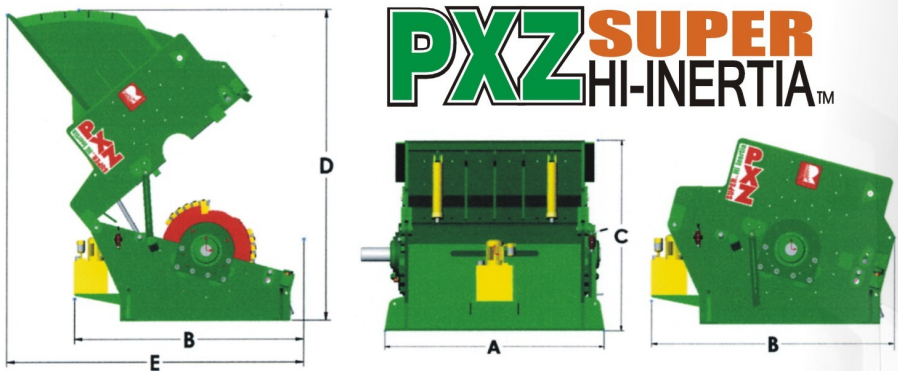

# HZX SUPER HI-INERTIA™

HZX HOG SIZE	472HZX	460HZX	448HZX	436HZX	360HZX	348HZX	336HZX	324HZX
TOTAL WEIGHT(LBS.)	43800	39300	34800	30300	29100	25400	21800	18300
ROTOR WEIGHT(LBS.)	18600	15600	12600	11500	11200	7800	6900	4100
INERTIA(lbm-ft <sup>2</sup> )	29400	24500	19600	19100	9500	7600	5700	3800
(INCHES) A	25.1	25.1	25.1	25.1	20.0	20.0	20.0	20.0
(INCHES) B	50.8	50.8	50.8	50.8	44.8	44.8	44.8	44.8
(INCHES) C	41.9	41.9	41.9	41.9	35.9	35.9	35.9	35.9
(INCHES) D	50.2	50.2	50.2	50.2	48.0	48.0	48.0	48.0
(INCHES) E	106.9	106.9	106.9	106.9	99.3	99.3	99.3	99.3
(INCHES) F	29.8	29.8	29.8	29.8	27.5	27.5	27.5	27.5
(INCHES) G	189.0	189.0	189.0	189.0	177.0	177.0	177.0	177.0
(INCHES) H	77.5	65.5	53.5	41.5	65.6	53.5	41.5	29.5
(INCHES) I	52.0	52.0	52.0	52.0	46.0	46.0	46.0	46.0