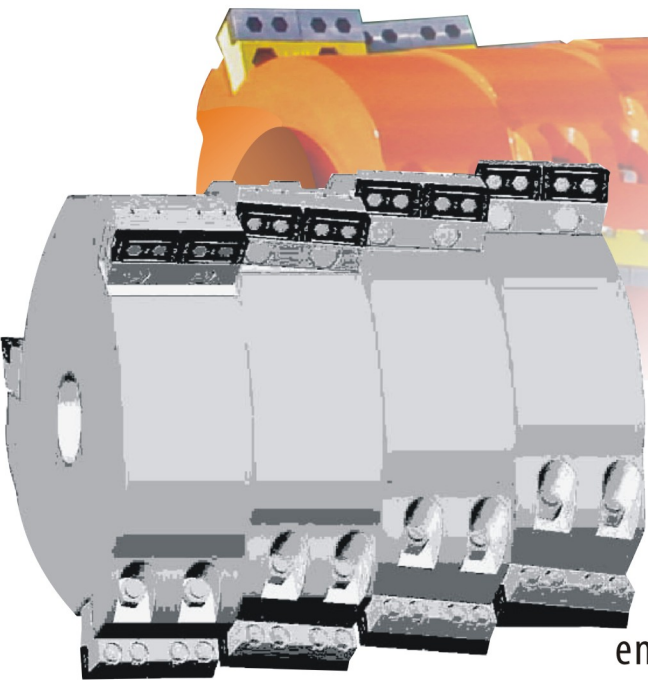

# Meet the highest crushing impact rotor in the Industry! Period.

## **RAWLINGS** **ROTOR RETROFIT**

The super Hi-Inertia Rotor provides crushing & shearing power to handle the toughest jobs. We have maximized the Inertia while maintaining a lower weight. Higher Inertia means more kinetic energy to power through surges. Please contact us for further information to RETROFIT YOUR EXISTING HOG.

★ Retrofit your existing ★  
**KIMWOOD, CLARK, MK, GRIZZLY or UNIVERSE**  
with the Rawlings **SUPER HI INERTIA ROTOR**.

- ★ Simplify your Hog's performance.
- ★ Cut back on Maintenance costs.
- ★ Get longer life from your parts.
- ★ Increase your volume.
- ★ Decrease your Downtime.
- ★ Increase your Bottom Line!